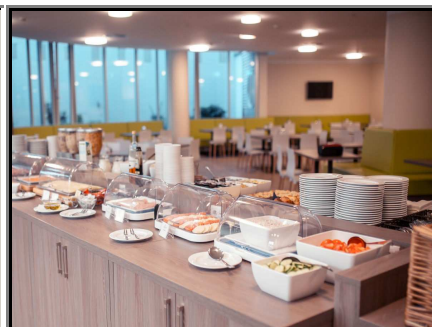

Hotelbrochure for hotel :

TULIP INN MÜNCHEN MESSE

MÜNCHEN

Businesshotel

3star***

188 guest rooms

distance (km):

city centre:	trade fair:	airport:	e-charger:
7,9	4,0	37,1	0,5

Thanks to its proximity to Munich airport and especially to Munich Exhibition Center, the Tulip Inn München Messe offers an ideal location for all business travellers. Our modern hotel in Munich enjoys an enviable position near many top attractions of Munich city center.

room feaues:

- hairdryer ☒
- Sky TV ☒
- tea/coffee maker ☒

hotel features:

- pets allowed ☒
- outdoor parking ☒
- non-smoking hotel ☒

business:

- wireless lan ☒
- credit cards acc. ☒

wellness/sports:

food + beverage:

- breakfast bufett ☒
- hotel bar ☒
- bistro/cafe ☒

others:

[HOTELRESERVATION](#)

[BUSCHARTER](#)

[INCENTIVES](#)

[MEETINGS](#)