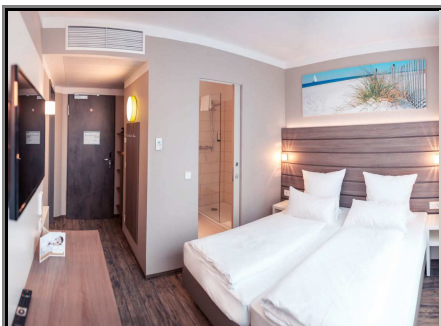

Hotelbrochure for hotel :

TULIP INN MÜNCHEN MESSE

MÜNCHEN

Businesshotel

3star***

188 guest rooms

distance (km):

city centre:	trade fair:	airport:	e-charger:
7,9	4,0	37,1	0,5

room feaues:

- hairdryer
- Sky TV
- tea/coffee maker

hotel features:

- pets allowed
- outdoor parking
- non-smoking hotel

business:

- wireless lan
- credit cards acc.

wellness/sports:

-