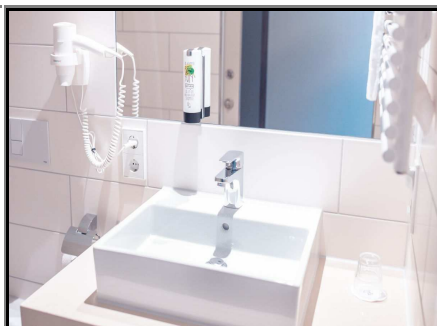

Hotelbrochure for hotel :

TULIP INN MÜNCHEN MESSE

MÜNCHEN

Businesshotel

3star***

188 guest rooms

distance (km):

city centre:	trade fair:	airport:	e-charger:
7,9	4,0	37,1	0,5

Thanks to its proximity to Munich airport and especially to Munich Exhibition Center, the Tulip Inn München Messe offers an ideal location for all business travellers. Our modern hotel in Munich enjoys an enviable position near many top attractions of Munich city center.

room feaues:

- hairdryer ☒
- Sky TV ☒
- tea/coffee maker ☒

hotel features:

- pets allowed ☒
- outdoor parking ☒
- non-smoking hotel ☒

business:

- wireless lan ☒
- credit cards acc. ☒

wellness/sports:

food + beverage:

- breakfast bufett ☒
- hotel bar ☒
- bistro/cafe ☒

others:

[HOTELRESERVATION](#)

[BUSCHARTER](#)

[INCENTIVES](#)

[MEETINGS](#)