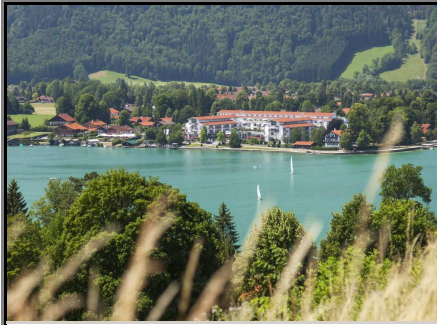

Hotelbrochure for hotel :

SEEHOTEL ÜBERFAHRT

ROTTACH-EGERN

Wellnesshotel

5star*****+

176 guest rooms

Top wellness hotel, part of The Leading Hotels of the World, dreamful location directly at the banks of Tegernsee with private access to the lake, 5 restaurants, one of them 3-star rated, 4-elements spa area, first class guest rooms and suites

others: 5000 sqm wellness area with 28 sqm indoor + outdoor pool (summer). Rich treatment offers such as massages, lymphatic drainage and many more