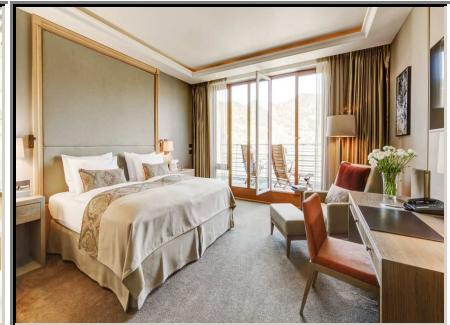

Hotelbrochure for hotel :

SEEHOTEL ÜBERFAHRT

ROTTACH-EGERN

Wellnesshotel

5star*****+

176 guest rooms

Top wellness hotel, part of The Leading Hotels of the World, dreamful location directly at the banks of Tegernsee with private access to the lake, 5 restaurants, one of them 3-star rated, 4-elements spa area, first class guest rooms and suites