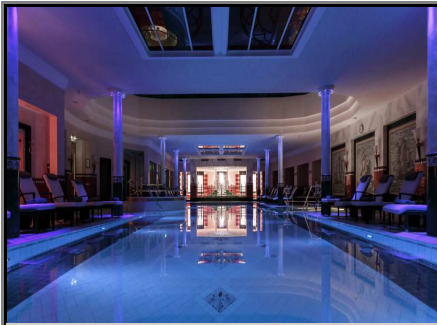

Hotelbrochure for hotel :

SEEHOTEL ÜBERFAHRT

ROTTACH-EGERN

Wellnesshotel

5star*****+

176 guest rooms

Top wellness hotel, part of The Leading Hotels of the World, dreamful location directly at the banks of Tegernsee with private access to the lake, 5 restaurants, one of them 3-star rated, 4-elements spa area, first class guest rooms and suites

others: 5000 sqm wellness area with 28 sqm indoor + outdoor pool (summer). Rich treatment offers such as massages, lymphatic drainage and many more