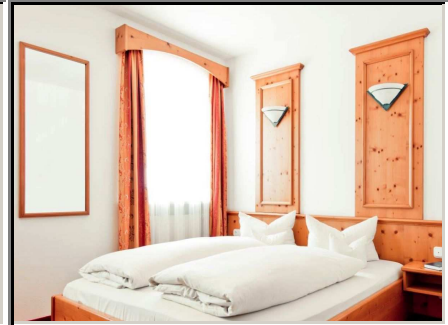

Hotelbrochure for hotel :

SCHWEIGERS LANDGASTHOF

WARTENBERG

Landhotel

3star***

32 guest rooms

nice comfortable country house, bavarian style, very quietly located approx. 40 km from Munich City. Near Schwaig/Erding/Freising, Munich Airport shuttle service