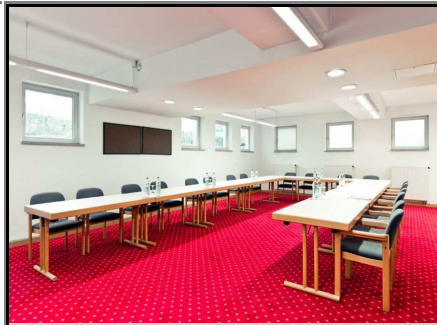

Hotelbrochure for hotel :

SCHWEIGERS LANDGASTHOF

WARTENBERG

Landhotel

3star***

32 guest rooms

nice comfortable country house, bavarian style, very quietly located approx. 40 km from Munich City. Near Schwaig/Erding/Freising, Munich Airport shuttle service

distance (km):

city centre:	trade fair:	airport:	e-charger:
22,0	61,0	15,8	13,8

room features:

- hairdryer ☒
- minibar ☒
- air condition ☒

hotel features:

- ☒
- pets allowed ☒
- outdoor parking ☒
- coach parking ☒
- non-smoking hotel ☒

business:

- wireless lan ☒
- meeting room ☒
- credit cards acc. ☒

wellness/sports:

- garten/park ☒

food + beverage:

- breakfast bufett ☒
- restaurant(s) ☒

others: beergarden, childrens playground, complimentary shuttle to airport, metro etc., very quietly located, late arrival after 10:00 pm only on demand

[HOTELRESERVATION](#)

[BUSCHARTER](#)

[INCENTIVES](#)

[MEETINGS](#)