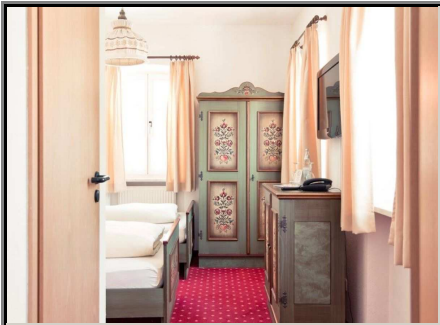

Hotelbrochure for hotel :

SCHWEIGERS LANDGASTHOF

WARTENBERG

Landhotel

3star***

32 guest rooms

nice comfortable country house, bavarian style, very quietly located approx. 40 km from Munich City. Near Schwaig/Erding/Freising, Munich Airport shuttle service