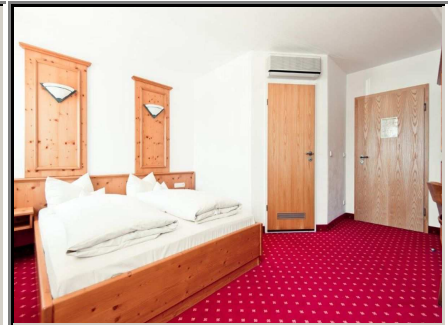

Hotelbrochure for hotel :

SCHWEIGERS LANDGASTHOF

WARTENBERG

Landhotel

3star***

32 guest rooms

nice comfortable country house, bavarian style, very quietly located approx. 40 km from Munich City. Near Schwaig/Erding/Freising, Munich Airport shuttle service

distance (km):

city centre:	trade fair:	airport:	e-charger:
22,0	61,0	15,8	13,8

room features:

- hairdryer ☒
- minibar ☒
- air condition ☒

hotel features:

- ☒
- pets allowed ☒
- outdoor parking ☒
- coach parking ☒
- non-smoking hotel ☒

business:

- wireless lan ☒
- meeting room ☒
- credit cards acc. ☒

wellness/sports:

- garten/park ☒

food + beverage:

- breakfast bufett ☒
- restaurant(s) ☒

others: beergarden, childrens playground, complimentary shuttle to airport, metro etc., very quietly located, late arrival after 10:00 pm only on demand

[HOTELRESERVATION](#)

[BUSCHARTER](#)

[INCENTIVES](#)

[MEETINGS](#)