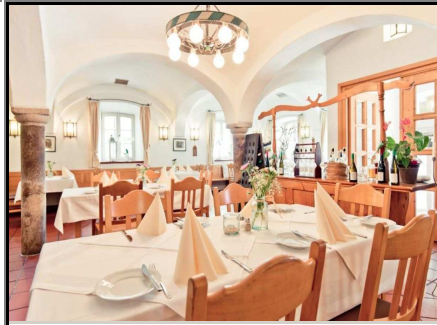

Hotelbrochure for hotel :

SCHWEIGERS LANDGASTHOF

WARTENBERG

Landhotel

3star***

32 guest rooms

nice comfortable country house, bavarian style, very quietly located approx. 40 km from Munich City. Near Schwaig/Erding/Freising, Munich Airport shuttle service

distance (km):

city centre:	trade fair:	airport:	e-charger:
22,0	61,0	15,8	13,8

room features:

- hairdryer ☒
- minibar ☒
- air condition ☒

hotel features:

- ☒
- pets allowed ☒
- outdoor parking ☒
- coach parking ☒
- non-smoking hotel ☒

business:

- wireless lan ☒
- meeting room ☒
- credit cards acc. ☒

wellness/sports:

- garten/park ☒

food + beverage:

- breakfast bufett ☒
- restaurant(s) ☒

others: beergarden, childrens playground, complimentary shuttle to airport, metro etc., very quietly located, late arrival after 10:00 pm only on demand

[HOTELRESERVATION](#)

[BUSCHARTER](#)

[INCENTIVES](#)

[MEETINGS](#)