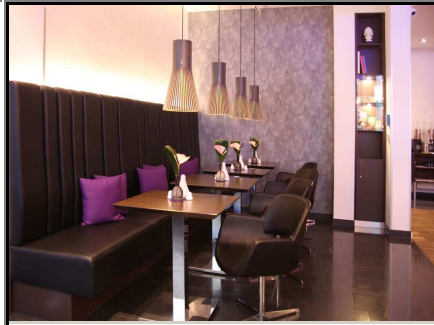

Hotelbrochure for hotel :

SCHILLER 5 HOTEL & BOARDINGHAUS

MÜNCHEN

Designhotel

4star****

55 guest rooms

distance (km):

city centre:	trade fair:	airport:	e-charger:
0,2	10,9	35,4	0,1

the slightly different hotel - it's all about the poet Schiller, post-modern designed, with timbers, marble and other natural stone, luxurious and purist style combined, all apartments with kitchenettes

room features:

- hairdryer ☒
- minibar ☒
- safe locker ☒
- Sky TV ☒
- air condition ☒
- tea/coffee maker ☒

hotel features:

- ☒
- pets allowed ☒
- garage ☒
- non-smoking hotel ☒

business:

- wireless lan ☒
- business center ☒
- credit cards acc. ☒

wellness/sports:

food + beverage:

- breakfast bufett ☒
- hotel bar ☒

others: extra large beds, sophisticated ambience, drinks in the in-room minibar complimentary

[HOTELRESERVATION](#)

[BUSCHARTER](#)

[INCENTIVES](#)

[MEETINGS](#)

all informations to best knowledge, however without liability, changes reserved.

Version 11.10.2019 copyright CITI INCOMING®