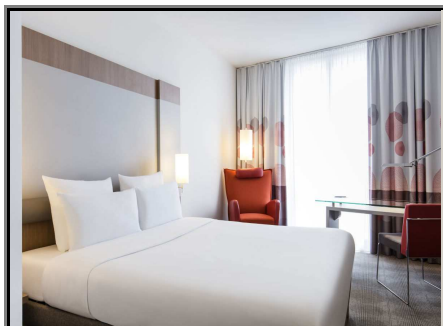

## NOVOTEL MÜNCHEN MESSE

MÜNCHEN

Tagungshotel

4star\*\*\*\*

278 guest rooms

**distance (km):**

city centre:	trade fair:	airport:	e-charger:
11,7	0,1	45,2	0,1

At the 4-star Novotel München Messe hotel, you can expect comfortable rooms with desk space and free WiFi. It has an adjacent shopping mall, a U-Bahn station on its doorstep and is situated right next to the exhibition center. The state-of-the-art fitness area and the lounge bar with terrace are great places to relax. Golf course and jogging track also nearby. Breakfast is available until 1pm on Sundays. Make the most of our experienced consulting team's expertise when organizing your meetings at Novotel.