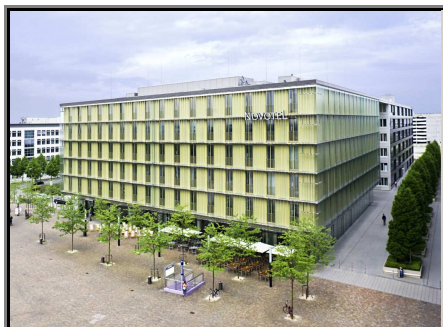

## NOVOTEL MÜNCHEN MESSE

MÜNCHEN

Tagungshotel

4star\*\*\*\*

278 guest rooms

**distance (km):**

city centre:	trade fair:	airport:	e-charger:
11,7	0,1	45,2	0,1

At the 4-star Novotel München Messe hotel, you can expect comfortable rooms with desk space and free WiFi. It has an adjacent shopping mall, a U-Bahn station on its doorstep and is situated right next to the exhibition center. The state-of-the-art fitness area and the lounge bar with terrace are great places to relax. Golf course and jogging track also nearby. Breakfast is available until 1pm on Sundays. Make the most of our experienced consulting team's expertise when organizing your meetings at Novotel.