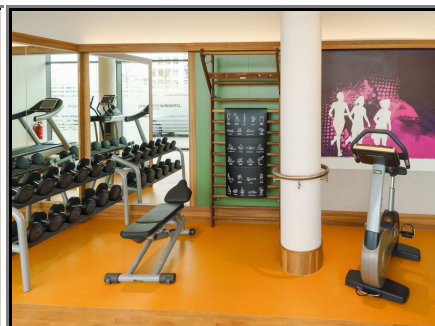

## NOVOTEL MÜNCHEN MESSE

MÜNCHEN

Tagungshotel

4star\*\*\*\*

278 guest rooms

**distance (km):**

city centre:	trade fair:	airport:	e-charger:
11,7	0,1	45,2	0,1

At the 4-star Novotel München Messe hotel, you can expect comfortable rooms with desk space and free WiFi. It has an adjacent shopping mall, a U-Bahn station on its doorstep and is situated right next to the exhibition center. The state-of-the-art fitness area and the lounge bar with terrace are great places to relax. Golf course and jogging track also nearby. Breakfast is available until 1pm on Sundays. Make the most of our experienced consulting team's expertise when organizing your meetings at Novotel.

**room features:**

- hairdryer
- minibar
- safe locker
- air condition
- tea/coffee maker

**hotel features:**

- pets allowed
- outdoor parking
- garage
- coach parking
- smoking rooms ?

**business:**

- wireless lan
- meeting room
- credit cards acc.

**wellness/sports:**

- gym

**food + beverage:**

- breakfast bufett
- hotel bar
- bistro/cafe
- restaurant(s)

others: Free toast and coffee from 4am for early risers, Children stay for free; play areas and children's menu available