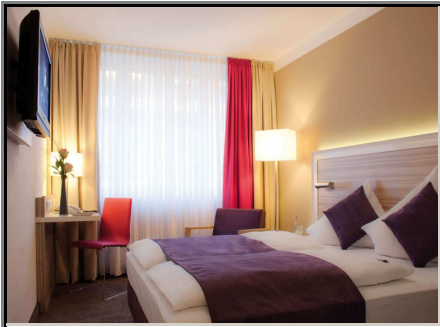

Hotelbrochure for hotel :

MIRABELL

MÜNCHEN

Designhotel

3star***

68 guest rooms

Privately managed Hotel, modern rooms, very personal service, centrally located near Karlsplatz and the main train station, to Oktoberfest only 5 minutes walking, family suites available

distance (km):

city centre:	trade fair:	airport:	e-charger:
0,3	11,1	42,2	0,2

room features:

- hairdryer
- minibar
- safe locker
- Sky TV
- air condition
- tea/coffee maker

hotel features:

- outdoor parking
- garage
- non-smoking hotel