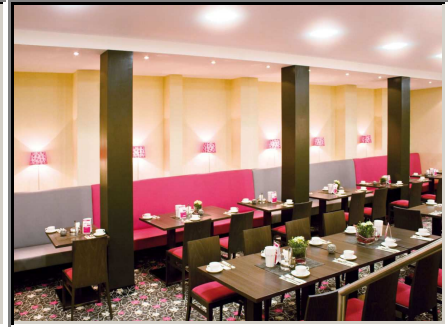

Hotelbrochure for hotel :

MIRABELL

MÜNCHEN

Designhotel

3star***

68 guest rooms

Privately managed Hotel, modern rooms, very personal service, centrally located near Karlsplatz and the main train station, to Oktoberfest only 5 minutes walking, family suites available

business:

- wireless lan
- business center
- credit cards acc.

wellness/sports:

-

food + beverage:

- breakfast bufett
- hotel bar

others: very centrally located downtown Munich, 5 minutes walking distance to Karlsplatz, Central Station and Oktoberfest. Direct subway connection to Munich trade fair with only 15 minutes ride