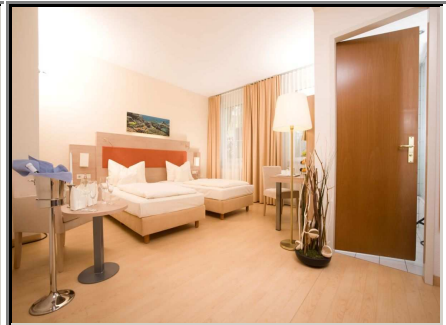

Hotelbrochure for hotel :

MERCURE AUFKIRCHEN AIRPORT MUC

AUFKIRCHEN

Themenhotel

3star***

72 guest rooms

comfortable and modern equipped 3star hotel south-east of Munich center, close to Munich Airport and the city of Erding, metro-connection, large wellness area, incl. Europe's largest indoor-diving center.

distance (km):

city centre:	trade fair:	airport:	e-charger:
43,3	33,6	14,5	0,1

room features:

- hairdryer ☒
- safe locker ☒
- tea/coffee maker ☒

hotel features:

- pets allowed ☒
- outdoor parking ☒
- coach parking ☒
- non-smoking hotel ☒

business:

- wireless lan ☒
- meeting room ☒
- business center ☒
- credit cards acc. ☒

wellness/sports:

food + beverage:

- breakfast bufett ☒
- hotel bar ☒
- bistro/cafe ☒
- restaurant(s) ☒

others: especially environment-caring

[HOTELRESERVATION](#)

[BUSCHARTER](#)

[INCENTIVES](#)

[MEETINGS](#)

all informations to best knowledge, however without liability, changes reserved.

Version 09.02.2018 copyright CITI INCOMING®