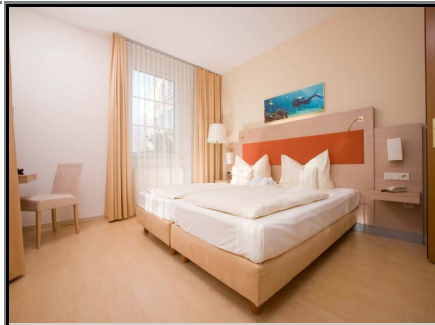

Hotelbrochure for hotel :

MERCURE AUFKIRCHEN AIRPORT MUC

AUFKIRCHEN

Themenhotel

3star***

72 guest rooms

comfortable and modern equipped 3star hotel south-east of Munich center, close to Munich Airport and the city of Erding, metro-connection, large wellness area, incl. Europe's largest indoor-diving center.

distance (km):

city centre:	trade fair:	airport:	e-charger:
43,3	33,6	14,5	0,1

room features:

- hairdryer ☒
- safe locker ☒
- tea/coffee maker ☒

hotel features:

- pets allowed ☒
- outdoor parking ☒
- coach parking ☒
- non-smoking hotel ☒

business:

- wireless lan ☒
- meeting room ☒
- business center ☒
- credit cards acc. ☒

wellness/sports:

food + beverage:

- breakfast bufett ☒
- hotel bar ☒
- bistro/cafe ☒
- restaurant(s) ☒

others: especially environment-caring

[HOTELRESERVATION](#)

[BUSCHARTER](#)

[INCENTIVES](#)

[MEETINGS](#)

all informations to best knowledge, however without liability, changes reserved.

Version 09.02.2018 copyright CITI INCOMING®