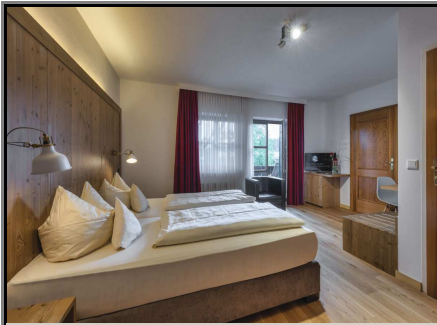

Hotelbrochure for hotel :

LUITPOLD AM SEE

PRIEN

Ferienhotel 3star***+ 78 guest rooms

Bavarian style,private hotel, 3star-superior (house 1) and 3star (house 2) category, bavarian ambience, located directly at the embarkment area of Lake Chemise (Chiemsee) in the heart of the city of Prien.