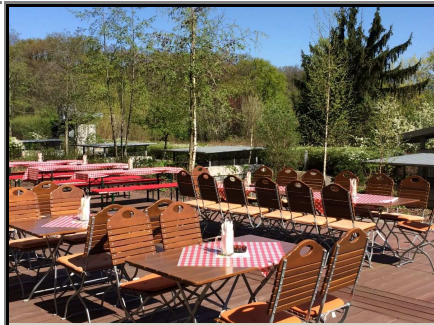

Hotelbrochure for hotel :

IBIS FRANKFURT CITY MESSE

FRANKFURT A.M.

Budgethotel 2star**+ 264 guest rooms

The ibis Frankfurt City Messe is close to the Frankfurt Messe exhibition center, and has direct access to the A648 highway. Tram line 17 will quickly take you to the exhibition center and the city. The hotel has 264 air-conditioned rooms with WIFI and innovative beds for a great night's sleep. Enjoy free use of an online PC and office applications in our Business Corner. Our hotel has a 24-hour reception and snacks and drinks are available around the clock. Park your car in the hotel's indoor car park. Only 12 mins by tram to the historic heart of the city, Old Opera House, the Roemer, St. Paul's Church.

distance (km):

city centre:	trade fair:	airport:	e-charger:
3,5	1,5	15,0	

room features:

- hairdryer
- air condition

hotel features:

- pets allowed
- garage
- smoking rooms ?

business:

- wireless lan
- business center
- credit cards acc.

wellness/sports:

- garten/park

food + beverage:

- breakfast bufett
- hotel bar
- restaurant(s)

others:

[HOTELRESERVATION](#)

[BUSCHARTER](#)

[INCENTIVES](#)