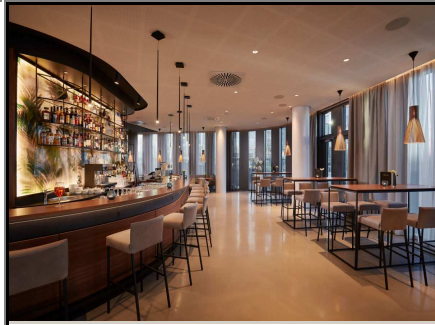

## HYPERION HOTEL

MÜNCHEN

Businesshotel

5star\*\*\*\*\*

341 guest rooms

newly built designhotel, flagship of the H-Hotel group, opened March 2019, comfortable furnishing, most convenient situated for Munich Trade Fair and city center, spectacular views from the rooms and gym