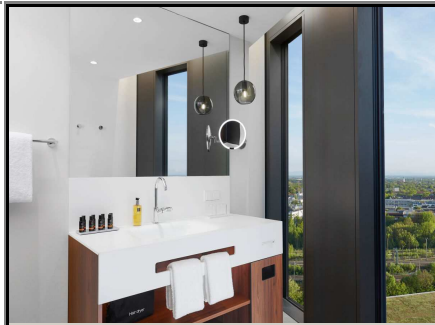

## HYPERION HOTEL

MÜNCHEN

Businesshotel

5star\*\*\*\*\*

341 guest rooms

newly built designhotel, flagship of the H-Hotel group, opened March 2019, comfortable furnishing, most convenient situated for Munich Trade Fair and city center, spectacular views from the rooms and gym