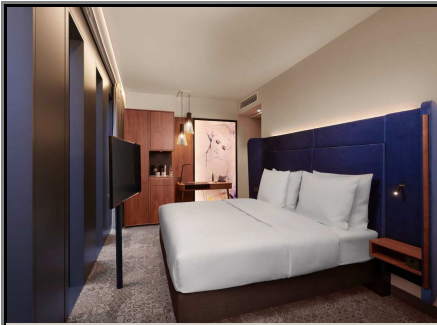

## HYPERION HOTEL

MÜNCHEN

Businesshotel

5star\*\*\*\*\*

341 guest rooms

newly built designhotel, flagship of the H-Hotel group, opened March 2019, comfortable furnishing, most convenient situated for Munich Trade Fair and city center, spectacular views from the rooms and gym