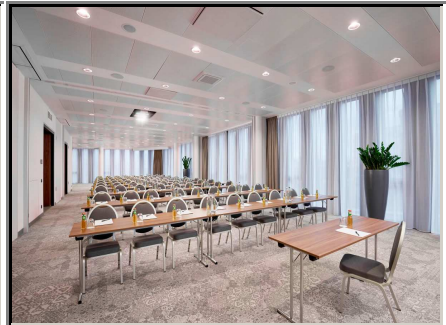

## HYPERION HOTEL

MÜNCHEN

Businesshotel

5star\*\*\*\*\*

341 guest rooms

newly built designhotel, flagship of the H-Hotel group, opened March 2019, comfortable furnishing, most convenient situated for Munich Trade Fair and city center, spectacular views from the rooms and gym