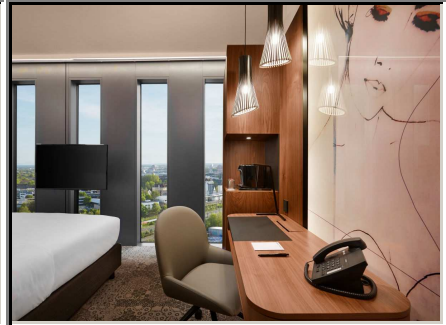

## HYPERION HOTEL

MÜNCHEN

Businesshotel

5star\*\*\*\*\*

341 guest rooms

newly built designhotel, flagship of the H-Hotel group, opened March 2019, comfortable furnishing, most convenient situated for Munich Trade Fair and city center, spectacular views from the rooms and gym