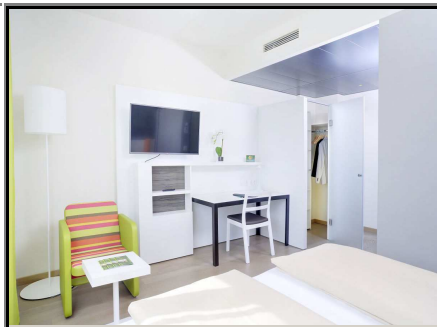

Hotelbrochure for hotel :

HARRY'S HOME MÜNCHEN

MÜNCHEN

Businesshotel   3star***+   125 guest rooms

North of Munich with perfect connections to the city center. Harry's Home Hotel Munich in the district of Moosach is located in the immediate vicinity of the S-Bahn line to Munich Airport (25 min.) and right next to the U3 underground line to the city centre (15 min.). The hotel is also only a few minutes by car from the A9, A8 and A96 motorways. Adjacent to the hotel there's a shopping centre with numerous shops and restaurants.

distance (km):

city centre:	trade fair:	airport:	e-charger:
7,0	19,0	36,4	

room features:

safe locker ☒
Sky TV ☒
air condition ☒
tea/coffee maker ☒

kitchenette ☒

hotel features:

pets allowed ☒
garage ☒
coach parking ☒
non-smoking hotel ☒

business:

wireless lan ☒
meeting room ☒
credit cards acc. ☒

wellness/sports:

food + beverage:

breakfast bufett ☒
bistro/cafe ☒

others:

[HOTELRESERVATION](#)

[BUSCHARTER](#)

[INCENTIVES](#)

[MEETINGS](#)

all informations to best knowledge, however without liability, changes reserved.

Version 17.01.2019 copyright CITI INCOMING®