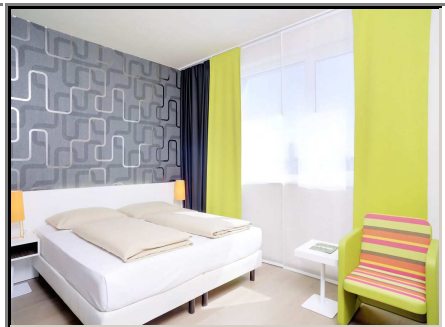

Hotelbrochure for hotel :

HARRY'S HOME MÜNCHEN

MÜNCHEN

Businesshotel   3star***+   125 guest rooms

North of Munich with perfect connections to the city center. Harry's Home Hotel Munich in the district of Moosach is located in the immediate vicinity of the S-Bahn line to Munich Airport (25 min.) and right next to the U3 underground line to the city centre (15 min.). The hotel is also only a few minutes by car from the A9, A8 and A96 motorways. Adjacent to the hotel there's a shopping centre with numerous shops and restaurants.

distance (km):

city centre:	trade fair:	airport:	e-charger:
7,0	19,0	36,4	

room features:

safe locker ☒
Sky TV ☒
air condition ☒
tea/coffee maker ☒

kitchenette ☒

hotel features:

pets allowed ☒
garage ☒
coach parking ☒
non-smoking hotel ☒

business:

wireless lan ☒
meeting room ☒
credit cards acc. ☒

wellness/sports:

food + beverage:

breakfast bufett ☒
bistro/cafe ☒

others:

[HOTELRESERVATION](#)

[BUSCHARTER](#)

[INCENTIVES](#)

[MEETINGS](#)

all informations to best knowledge, however without liability, changes reserved.

Version 17.01.2019 copyright CITI INCOMING®