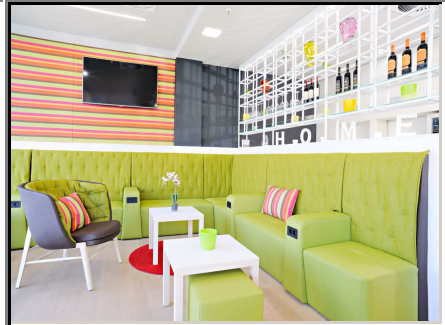

Hotelbrochure for hotel :

HARRY'S HOME MÜNCHEN

MÜNCHEN

Businesshotel   3star***+   125 guest rooms

North of Munich with perfect connections to the city center. Harry's Home Hotel Munich in the district of Moosach is located in the immediate vicinity of the S-Bahn line to Munich Airport (25 min.) and right next to the U3 underground line to the city centre (15 min.). The hotel is also only a few minutes by car from the A9, A8 and A96 motorways. Adjacent to the hotel there's a shopping centre with numerous shops and restaurants.

distance (km):

city centre:	trade fair:	airport:	e-charger:
7,0	19,0	36,4	

room features:

safe locker ☒
Sky TV ☒
air condition ☒
tea/coffee maker ☒

kitchenette ☒

hotel features:

pets allowed ☒
garage ☒
coach parking ☒
non-smoking hotel ☒

business:

wireless lan ☒
meeting room ☒
credit cards acc. ☒

wellness/sports:

food + beverage:

breakfast bufett ☒
bistro/cafe ☒

others:

[HOTELRESERVATION](#)

[BUSCHARTER](#)

[INCENTIVES](#)

[MEETINGS](#)

all informations to best knowledge, however without liability, changes reserved.

Version 17.01.2019 copyright CITI INCOMING®