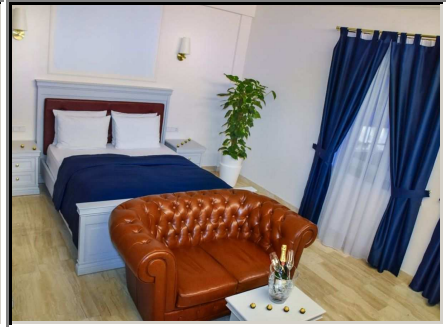

Hotelbrochure for hotel :

GRAND HOTEL PALLADIUM MUNICH

MÜNCHEN

Businesshotel

4star****

217 guest rooms

Modern stylish privately operated hotel, mediterranean restaurant with up to 150 places and sun terrace, exclusive meeting room with daylight, extraordinary quietly located in the south of Munich City, only 4 minutes by foot to subway stop "Machtlfinger Strasse"