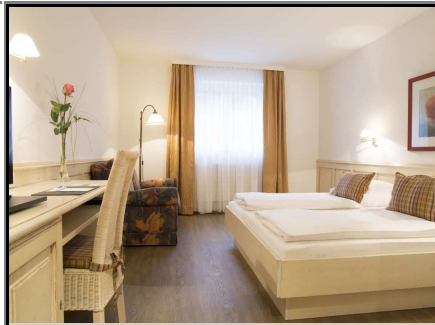

Hotelbrochure for hotel :

GEORGENHOF

MARKT SCHWABEN

Landhotel 3star*** 35 guest rooms
comfortable boutique hotel in beautiful own garden-park, not far from Munich east and the trade fair

distance (km):

city centre:	trade fair:	airport:	e-charger:
29,4	18,7	28,0	

room feaues:

hairdryer
minibar
safe locker

hotel features:

pets allowed
outdoor parking
garage
coach parking
smoking rooms ?

business:

wireless lan
meeting room
credit cards acc.

wellness/sports:

food + beverage: