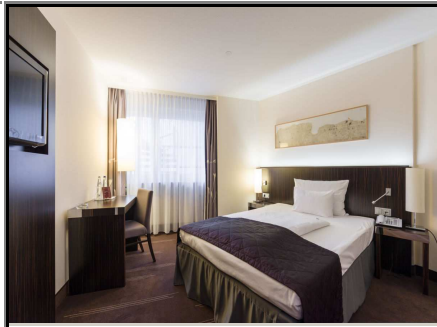

Hotelbrochure for hotel :

EUROPA MÜNCHEN

MÜNCHEN

Businesshotel 4star**** 162 guest rooms

comfortable ****hotel under private management, centrally located in central Munich near centralstation/Stigl Mayerplatz/pinakotheks

distance (km):

city centre:	trade fair:	airport:	e-charger:
1,7	11,4	38,9	0,5

room feaues:

hairdryer
minibar
safe locker
air condition

hotel features:

pets allowed
garage
coach parking
non-smoking hotel

business:

wireless lan
meeting room
business center
credit cards acc.

wellness/sports:

garten/park

food + beverage:

breakfast bufett
hotel bar
restaurant(s)

others: Lounge, garden, terrace, quietly located rooms to the garden side.