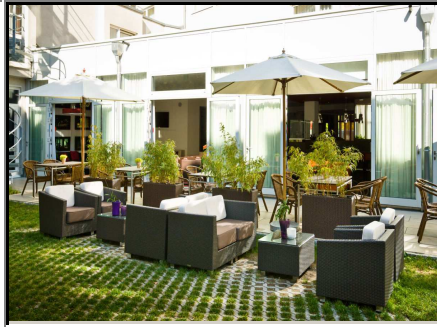

Hotelbrochure for hotel :

EUROPA MÜNCHEN

MÜNCHEN

Businesshotel 4star**** 162 guest rooms

comfortable ****hotel under private management, centrally located in central Munich near centralstation/Stigl Mayerplatz/pinakotheks

distance (km):

city centre:	trade fair:	airport:	e-charger:
1,7	11,4	38,9	0,5

room feaues:

hairdryer ☒
minibar ☒
safe locker ☒
air condition ☒

hotel features:

pets allowed ☒
garage ☒
coach parking ☒
non-smoking hotel ☒

business:

wireless lan ☒
meeting room ☒
business center ☒
credit cards acc. ☒

wellness/sports:

garten/park ☒

food + beverage:

breakfast bufett ☒
hotel bar ☒
restaurant(s) ☒

others: Lounge, garden, terrace, quietly located rooms to the garden side.