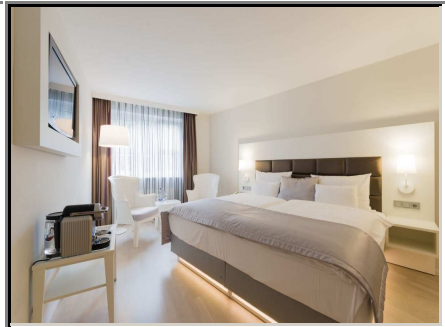

Hotelbrochure for hotel :

EUROPA MÜNCHEN

MÜNCHEN

Businesshotel 4star**** 162 guest rooms

comfortable ****hotel under private management, centrally located in central Munich near centralstation/Stigl Mayerplatz/pinakotheks

distance (km):

city centre:	trade fair:	airport:	e-charger:
1,7	11,4	38,9	0,5

room feaues:

hairdryer
minibar
safe locker
air condition

hotel features:

pets allowed
garage
coach parking
non-smoking hotel

business:

wireless lan
meeting room
business center
credit cards acc.

wellness/sports:

garten/park

food + beverage:

breakfast bufett
hotel bar
restaurant(s)

others: Lounge, garden, terrace, quietly located rooms to the garden side.