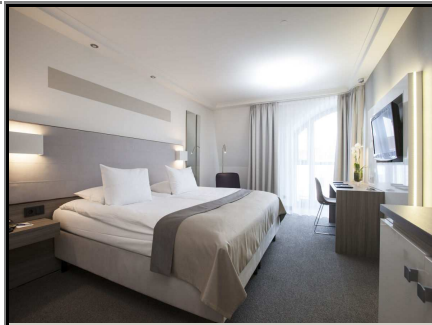

Hotelbrochure for hotel :

ERZGIESSEREI EUROPE

MÜNCHEN

Stadthotel 4star**** 106 guest rooms

private 4-star hotel with especially large room architecture, some with balcony or roof-terrace with nice city views, quietly located in the heart of Munich, modern dignified ambience, restaurant and bar

distance (km):

city centre:	trade fair:	airport:	e-charger:
1,9	13,3	37,2	0,7

room features:

hairdryer
minibar
safe locker
Sky TV
air condition

hotel features:

outdoor parking
garage
smoking rooms ?

business:

wireless lan
meeting room
credit cards acc.

wellness/sports:

food + beverage:

breakfast bufett
hotel bar
restaurant(s)

others: specially large-sized rooms, some with rooftop/terrace/balcony, no pets allowed