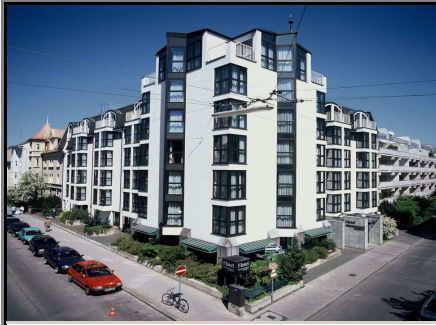

Hotelbrochure for hotel :

ERZGIESSEREI EUROPE

MÜNCHEN

Stadthotel 4star**** 106 guest rooms

private 4-star hotel with especially large room architecture, some with balcony or roof-terrace with nice city views, quietly located in the heart of Munich, modern dignified ambience, restaurant and bar