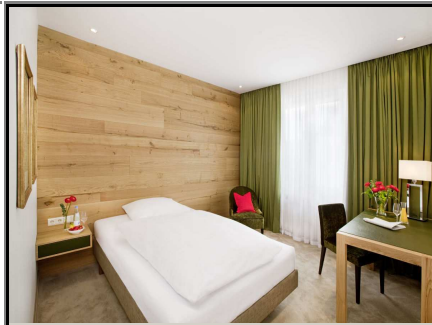

Hotelbrochure for hotel :

EDEN-HOTEL-WOLFF

MÜNCHEN

Businesshotel

4star****

210 guest rooms

very centrally located hotel opposite the Central Station with bavarian ambience, a traditional house in Munich with a high percentage of regular clients, friendly atmosphere and premium standards

distance (km):

city centre:	trade fair:	airport:	e-charger:
0,1	11,3	37,7	0,3

room features:

- hairdryer
- minibar
- safe locker
- Sky TV
- air condition

hotel features:

- pets allowed
- garage
- smoking rooms ?