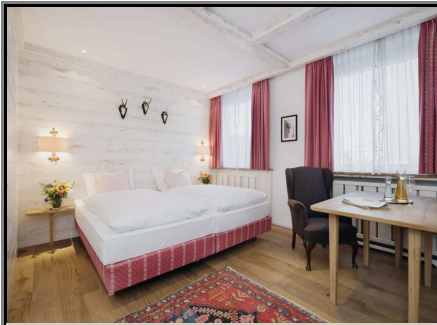

Hotelbrochure for hotel :

EDEN-HOTEL-WOLFF

MÜNCHEN

Businesshotel

4star****

210 guest rooms

very centrally located hotel opposite the Central Station with bavarian ambience, a traditional house in Munich with a high percentage of regular clients, friendly atmosphere and premium standards