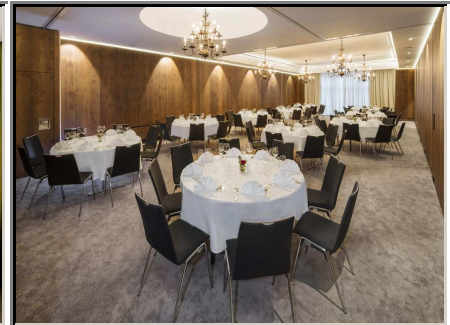

Hotelbrochure for hotel :

EDEN-HOTEL-WOLFF

MÜNCHEN

Businesshotel

4star****

210 guest rooms

very centrally located hotel opposite the Central Station with bavarian ambience, a traditional house in Munich with a high percentage of regular clients, friendly atmosphere and premium standards

business:

- wireless lan
- meeting room
- business center
- credit cards acc.

wellness/sports:

- gym
- sauna
- solarium
- steambath
- massage

food + beverage:

- breakfast bufett
- hotel bar
- bistro/cafe
- restaurant(s)