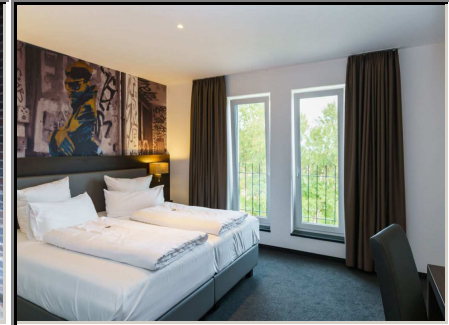

Hotelbrochure for hotel :

DUDA

LANGENBRUCK-
REICHERTSHOFEN

Designhotel

3star***+

64 guest rooms

distance (km):

city centre:	trade fair:	airport:	e-charger:
17,0	68,0	50,0	

Modern, clear architecture characterize the image of the hotel. For every taste, the right room can be found in 8 fully equipped boarding rooms and 56 rooms spread over 3 floors and in four different categories. In our comfort hotel, high-quality Swiss-Sense box-spring beds and allergy-friendly bedding ensure you will have a restful sleep. Enjoy complimentary work with free high-speed WiFi and spacious desks with glare-free lighting.

High-quality 49-inch LED TVs and SKY with Bundesliga, Champions League, Eurosport and cinema channel make your room a private cinema. Our varied breakfast buffet with various hot and cold dishes from predominantly regional ingredients leaves nothing to be desired. Fresh juices and fruits provide a powerful start to the day.

room features:

hairdryer ☒

Sky TV ☒

hotel features:

pets allowed ☒

outdoor parking ☒

coach parking ☒

non-smoking hotel ☒

business:

wireless lan ☒

meeting room ☒

credit cards acc. ☒

wellness/sports:

food + beverage:

breakfast bufett ☒

hotel bar ☒

bistro/cafe ☒

[HOTELRESERVATION](#)

[BUSCHARTER](#)

[INCENTIVES](#)

[MEETINGS](#)

all informations to best knowledge, however without liability, changes reserved.

Version 17.07.2019 copyright CITI INCOMING®