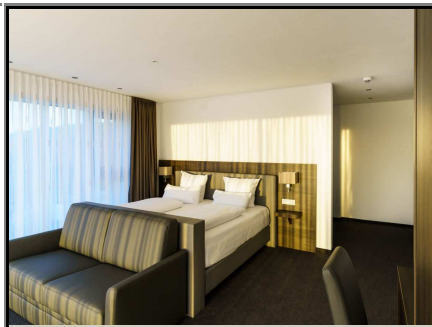

Hotelbrochure for hotel :

DUDA

LANGENBRUCK-
REICHERTSHOFEN

Designhotel

3star***+

64 guest rooms

distance (km):

city centre:	trade fair:	airport:	e-charger:
17,0	68,0	50,0	

Modern, clear architecture characterize the image of the hotel. For every taste, the right room can be found in 8 fully equipped boarding rooms and 56 rooms spread over 3 floors and in four different categories. In our comfort hotel, high-quality Swiss-Sense box-spring beds and allergy-friendly bedding ensure you will have a restful sleep. Enjoy complimentary work with free high-speed WiFi and spacious desks with glare-free lighting.

High-quality 49-inch LED TVs and SKY with Bundesliga, Champions League, Eurosport and cinema channel make your room a private cinema. Our varied breakfast buffet with various hot and cold dishes from predominantly regional ingredients leaves nothing to be desired. Fresh juices and fruits provide a powerful start to the day.

room features:

hairdryer ☒

Sky TV ☒

hotel features:

pets allowed ☒

outdoor parking ☒

coach parking ☒

non-smoking hotel ☒

business:

wireless lan ☒

meeting room ☒

credit cards acc. ☒

wellness/sports:

food + beverage:

breakfast bufett ☒

hotel bar ☒

bistro/cafe ☒

[HOTELRESERVATION](#)

[BUSCHARTER](#)

[INCENTIVES](#)

[MEETINGS](#)

all informations to best knowledge, however without liability, changes reserved.

Version 17.07.2019 copyright CITI INCOMING®