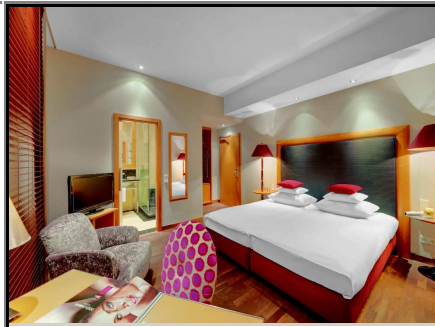

## ANNA HOTEL

MÜNCHEN

Designhotel

4star\*\*\*\*

75 guest rooms

The rooms of the anna hotel reflect a distinctive design, noble materials, and warm, harmonizing natural shades. The interior design-label Donghia from New York took care of the furnishing, from the beds to the bathrooms. The floor to ceiling windows create a light-flooded atmosphere and a decent chic, which the interior architect Jochen Dahms defines as Casual Living. anna restaurant & bar is a fashionable establishment including a trendy bar. The euro-asian cuisine can be described as young, modern and innovative.

### room features:

hairdryer	<input checked="" type="checkbox"/>
minibar	<input checked="" type="checkbox"/>
Sky TV	<input checked="" type="checkbox"/>
air condition	<input checked="" type="checkbox"/>