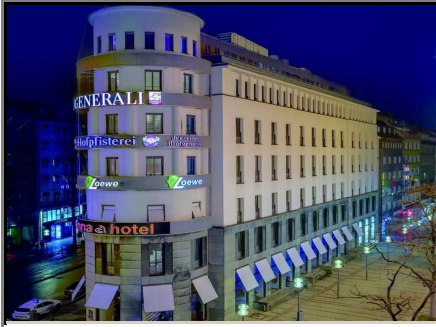

## ANNA HOTEL

MÜNCHEN

Designhotel

4star\*\*\*\*

75 guest rooms

The rooms of the anna hotel reflect a distinctive design, noble materials, and warm, harmonizing natural shades. The interior design-label Donghia from New York took care of the furnishing, from the beds to the bathrooms. The floor to ceiling windows create a light-flooded atmosphere and a decent chic, which the interior architect Jochen Dahms defines as Casual Living. anna restaurant & bar is a fashionable establishment including a trendy bar. The euro-asian cuisine can be described as young, modern and innovative.