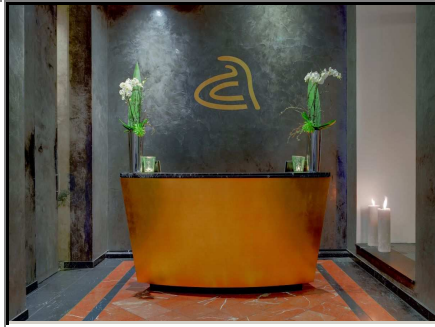

## ANNA HOTEL

MÜNCHEN

Designhotel

4star\*\*\*\*

75 guest rooms

The rooms of the anna hotel reflect a distinctive design, noble materials, and warm, harmonizing natural shades. The interior design-label Donghia from New York took care of the furnishing, from the beds to the bathrooms. The floor to ceiling windows create a light-flooded atmosphere and a decent chic, which the interior architect Jochen Dahms defines as Casual Living. anna restaurant & bar is a fashionable establishment including a trendy bar. The euro-asian cuisine can be described as young, modern and innovative.