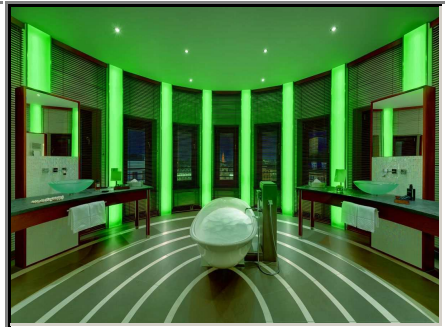

## ANNA HOTEL

MÜNCHEN

Designhotel

4star\*\*\*\*

75 guest rooms

The rooms of the anna hotel reflect a distinctive design, noble materials, and warm, harmonizing natural shades. The interior design-label Donghia from New York took care of the furnishing, from the beds to the bathrooms. The floor to ceiling windows create a light-flooded atmosphere and a decent chic, which the interior architect Jochen Dahms defines as Casual Living. anna restaurant & bar is a fashionable establishment including a trendy bar. The euro-asian cuisine can be described as young, modern and innovative.